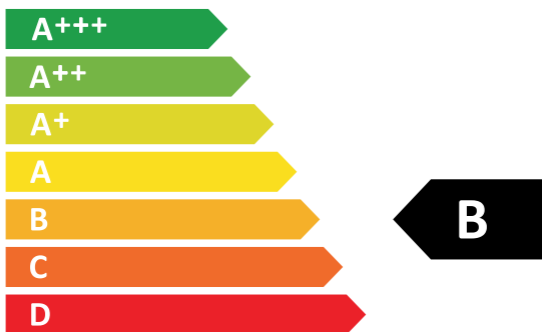

ENERG

ενέργεια • энергия
енергія • қайрат

Kaiser

AI 7418 Eco

65
kWh/annum

A circular icon containing three stylized leaves. Below it, the text 'A**B**CDEFG' is displayed, with 'B' in bold.

An icon of a light bulb. Below it, the text 'A**B**CDEFG' is displayed, with 'B' in bold.

An icon showing water droplets falling from a horizontal surface. Below it, the text 'A**B**CDEFG' is displayed, with 'B' in bold.

An icon of a speaker with sound waves. Below it, the text '76**dB**' is displayed, with 'dB' in bold.